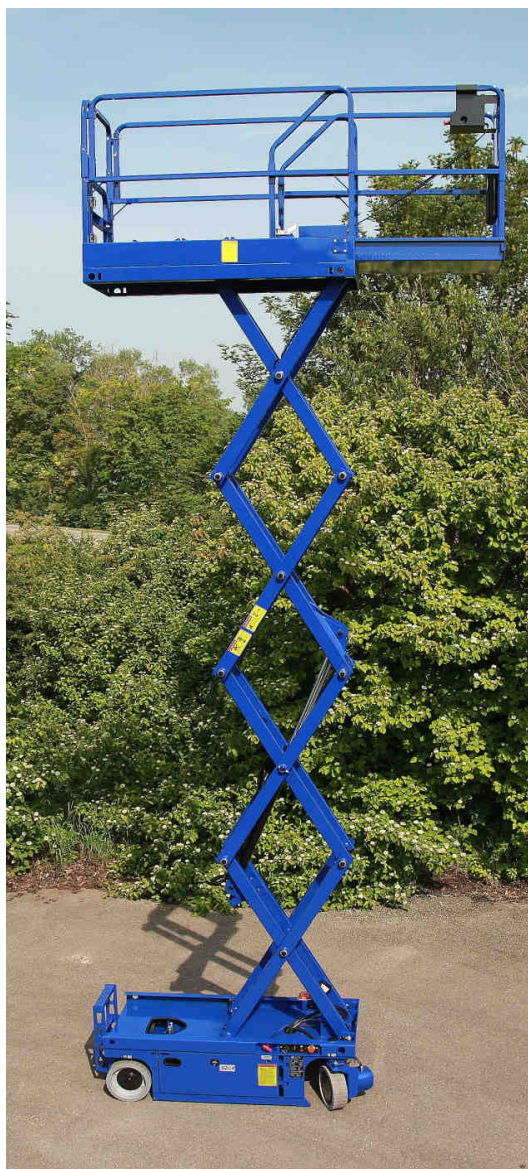

# PB ECo S78-7GEC

Self-propelled Scissor Lifts

Working height 7.80 m | indoor

Type	PB ECo S78-7GEC
Operation area	indoor
Drive	electro direct
Working height	7.80 m
Platform height - raised	5.80 m
Drivable at full height	Yes
Drive speed - stowed	4,5 km/h
Drive speed - raised	0,3 km/h
Platform size (l x w)	1.67 x 0.74 m
Platform size max. (l x w)	2.57 x 0.74 m
Lift capacity	230 kg
Lift capacity platform extension	113kg
Platform occupancy	1

Gross weight	990 kg
Overall length	1.86 m
Overall width	0.76 m
Overall height	2.06 m
Transport height rails folded	1.74 m
Turning radius - outside	1.64 m
Ground clearance - center	0.07 m

Motor power (drive / raise)	1 / 2 kW, 24V
Battery capacity (5 h)	150 Ah
Tilt control	acoustical / optical
Gradability	25 %